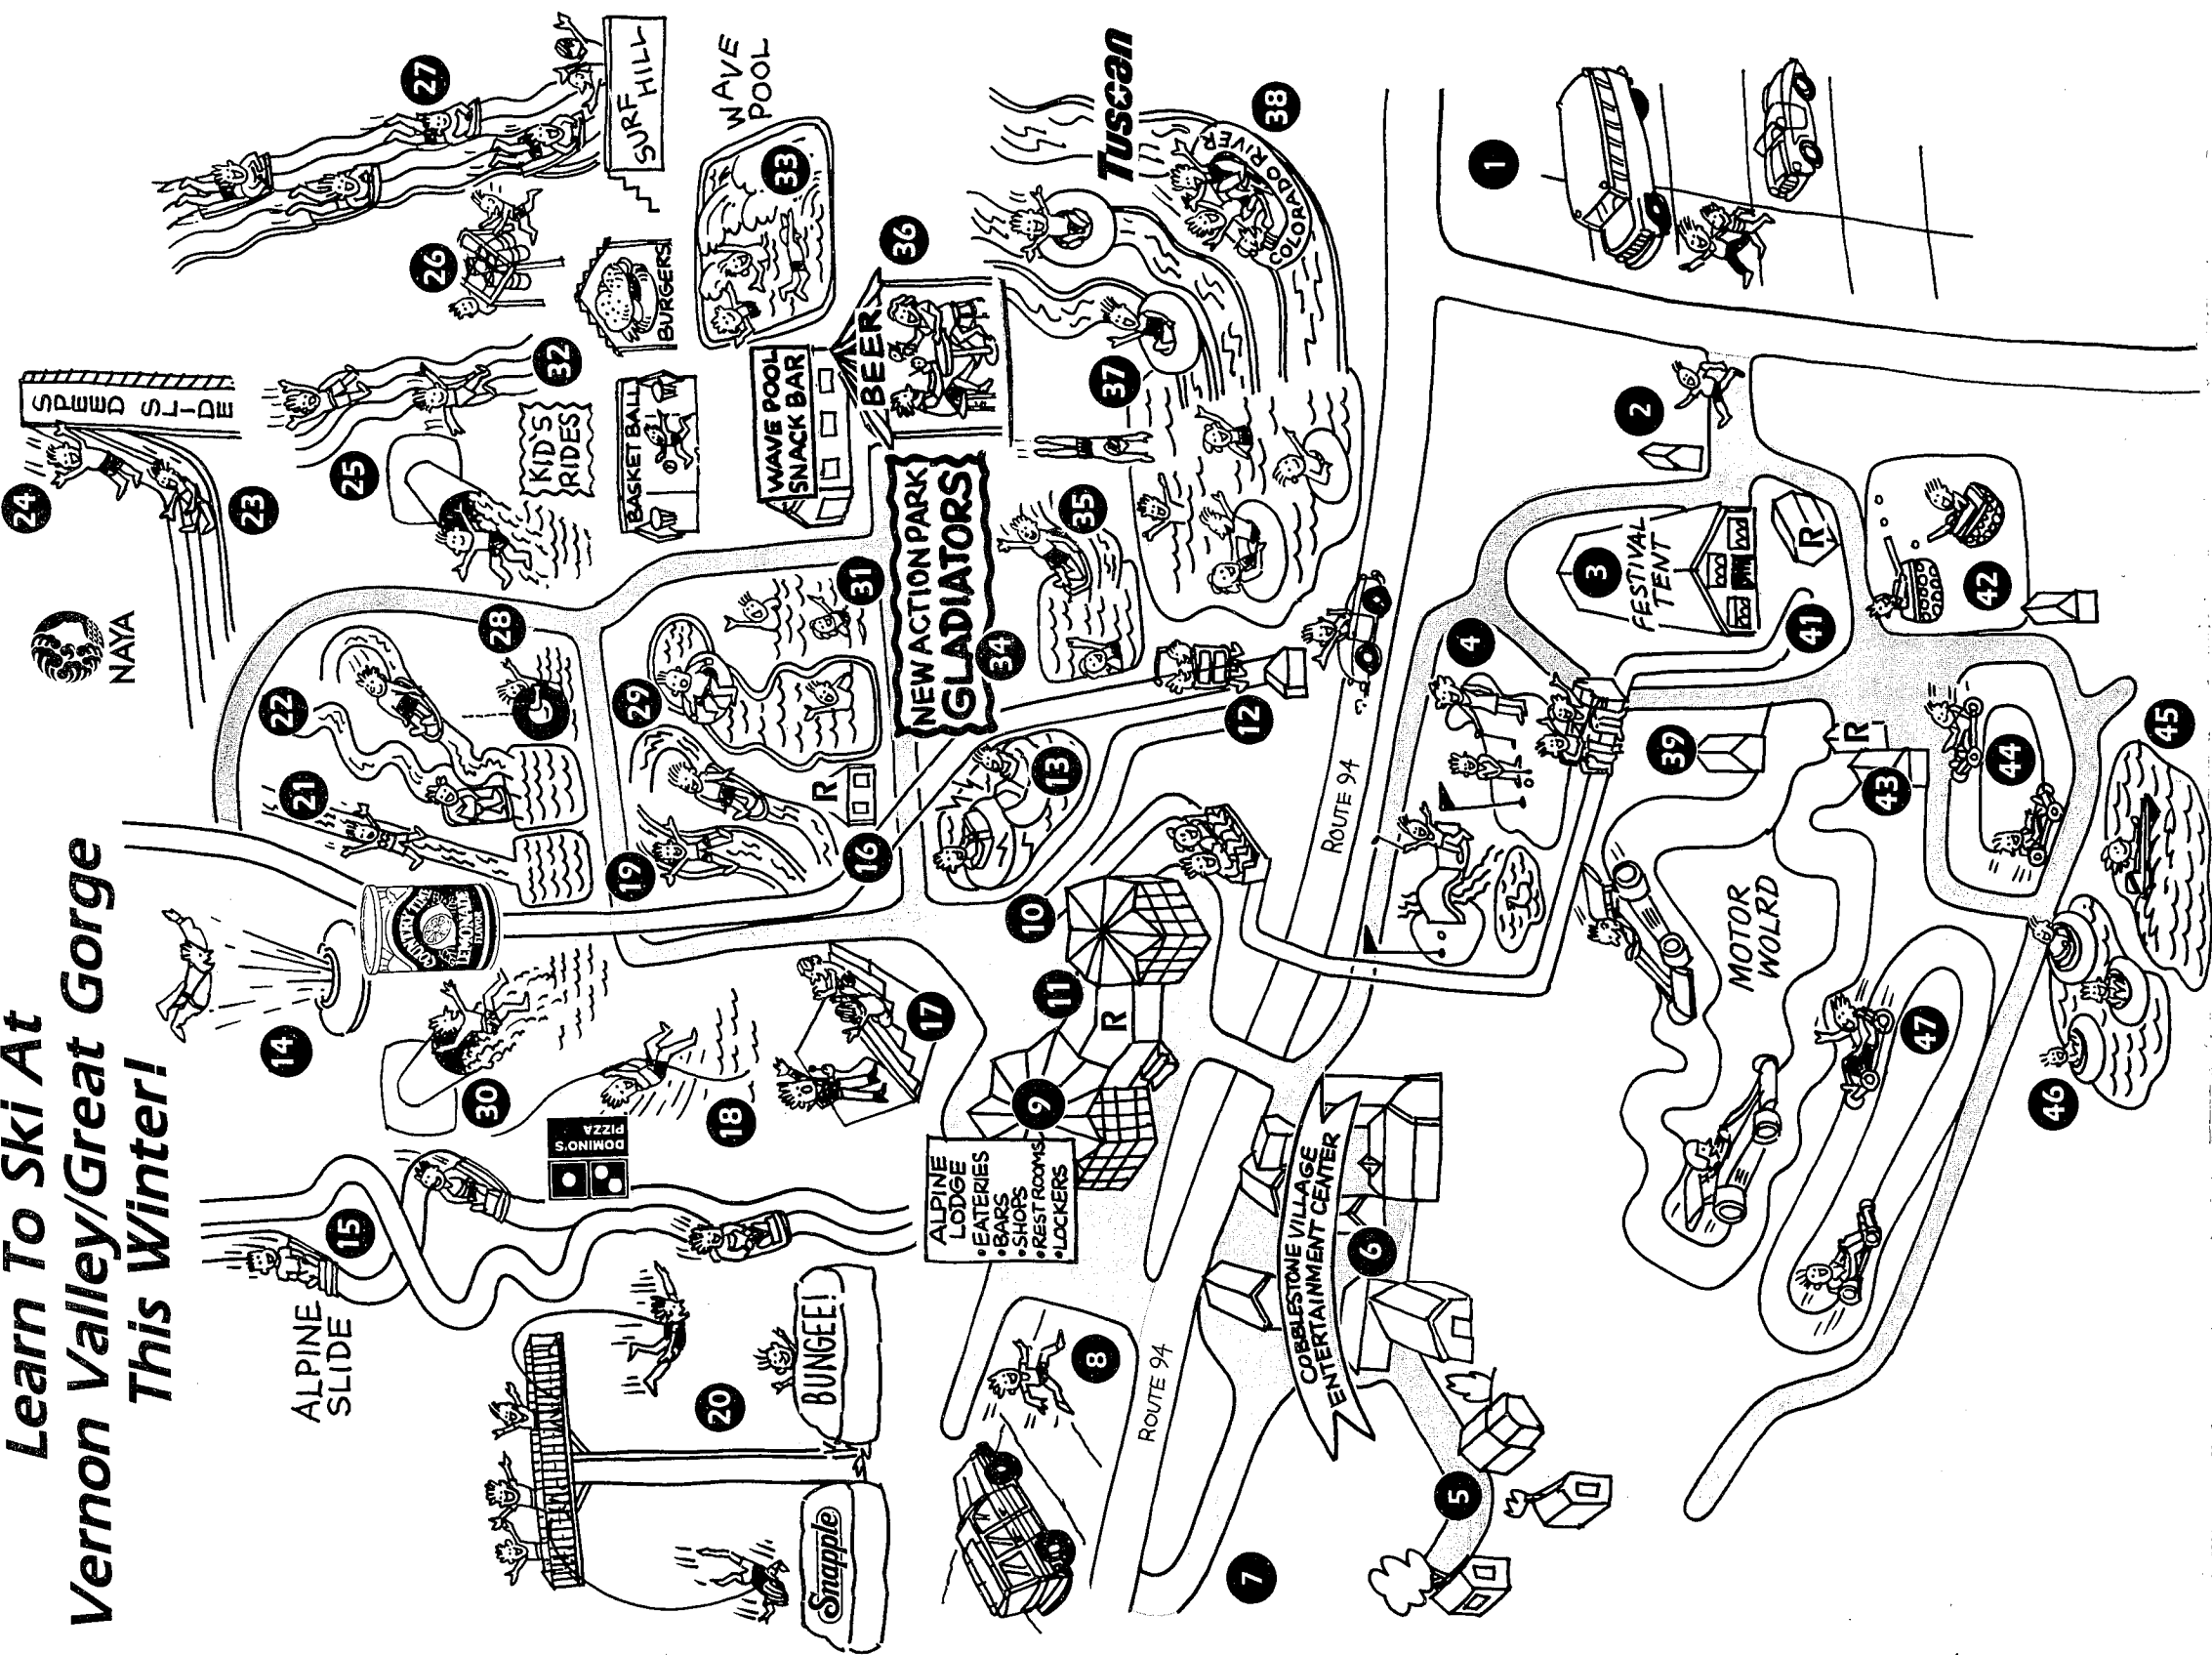

# Learn To Ski At Vernon Valley/Great Gorge This Winter!

## ALPINE CENTER

1. Parking Lot #3
2. Sand Hill Entrance
3. Festival Tent
4. Old Mill Putting Green
5. Vernon Valley Brewery
6. Cobblestone Village
  - Corner Candy Shop — Papa's Pizza —
  - Fit'z Old Fashioned Ice Cream — The Swiss Bakery — Club Sandwich — Burger Ranch
7. Parking Lot #2 (Cobblestone Entrance)
8. Parking Lot #1 (Main Entrance)
9. Alpine Lodge
  - Alpine Cafe — Action Cafeteria
  - Pizza and Brew
10. Transmobile to Motor World
11. Alpine Gift Shop
12. Skyride
13. Bumper Boats (48")
14. Aerodium
15. Alpine I (48") to ride, (36") w/parent
16. Rest Rooms & Change House

## WATER WORLD

17. **MISTER SOLE'S WHACKY WORLD OF FUN**
18. Tarzan Swing ★
19. Green Water Slide (48")
20. The Whipper Snapper Bungee Plunge
21. Kamikaze (48")
22. Blue Water Slide (48")
23. Geronimo Slides (54")
24. Speed Slides (54")
25. Mini Surf Hill and Cannonball
26. Hill Top Play Park
27. Surf Hill (48")
28. Kiddy Cove
29. Jr. Rapids Ride (48")
30. Cannonball ★
31. Rock Pool ★
32. Surf City
33. Tidal Wave Pool ★
34. **ACTION PARK GLADIATORS**
35. Aqua Skoot (50")
36. Bermuda Triangle
37. Roaring Springs
38. Colorado River Ride (54")

## MOTOR WORLD

39. Last Lap Cape
  40. Grand Prix Track (Driver's License Required)
  41. Transmobile to Alpine Center
  42. Tanks (54")
  43. Motor World Arcade
  44. Pacer Racers (54")
  45. Speed Boats I (Driver's License Required)
  46. Baby Bumper Boats
  47. Super Go Karts (60")
- + = First Aid  
R = Rest Rooms  
( ) = Height Restriction  
★ = **Must Be Expert Swimmer**